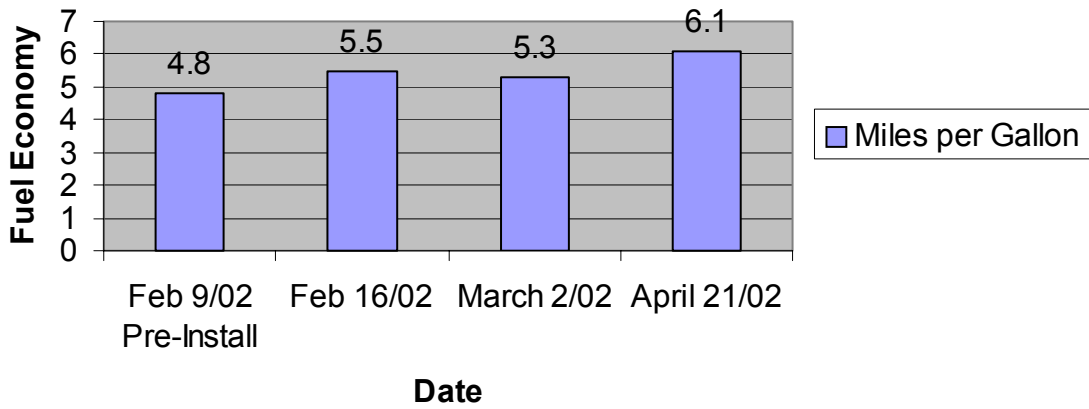

Snobelen Fuel Economy

Skelton Truck 605 Fuel Economy